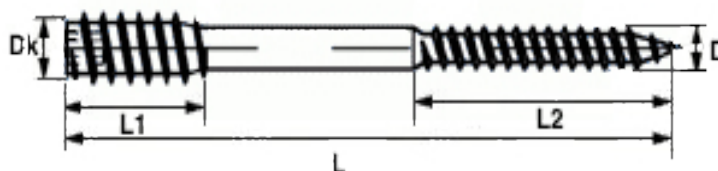

Bevestigingsmaterialen-Fasteners-Fixations
 Esserstraat 15
 B-8550 ZWEVEGEM
 Tel : 00 32(0)56 77 19 81
 Fax: 00 32(0)56 77 19 82

Technische Fiche
 Fiche Technique

Afstandschroef TX Vis à distance six lobes

Verzinkt wit
 Zingué blanc

D	L	L1	L2	DK	Bit	Distance	Boor dia Foret dia	Plug Cheville
	mm	mm	mm	mm		mm		
6,0	60	20	30	10	Tx25	0-15	8,0mm	M8x40
6,0	80	20	40	10	Tx25	15-35	8,0mm	M8x40
6,0	100	20	40	10	Tx25	35-55	8,0mm	M8x60
6,0	120	20 45	40	10	Tx25	55-75	8,0mm	M8x60
6,0	150	20 45	40	10	Tx25	75-105	8,0mm	M8x60
6,0	180	20 45	40	10	Tx25	100-135	8,0mm	M8x60
6,0	200	20	40	10	Tx25	135-155	8,0mm	M8x60
6,0	250	20	40	10	Tx25	175-205	8,0mm	M8x60
6,0	300	20	40	10	Tx25	235-255	8,0mm	M8x60